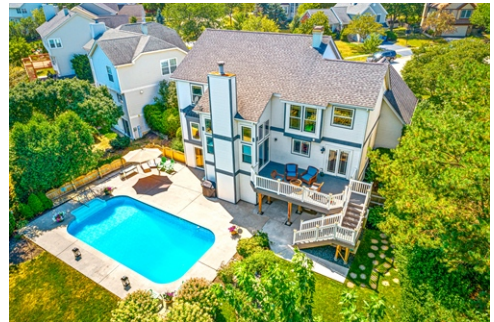

Grand Oasis Resort Living

\$ 415,000

617 Winchester Court, Bartlett, IL 60103

- » Beds: 4 | Baths: 3 Full, 1 Half
- » MLS #: 10473381
- » Single Family | 3,445 ft² | Lot: 13,115 ft²
- » Rare Private Cul-de-sac w/ Fenced Backyard Oasis Perfect for Entertaining!
- » Stunning 34X17 In-Ground Pool, Oversized Patio, New Expanded Deck
- » More Info: 617WinchesterCourt.com

Entertainer's Dream Home Inside & Out with over 3445 sq ft of Luxurious Living Space! Imagine Resort Living & Entertaining with Friends & Family in Your Own Backyard Oasis with a 34X17 In-Ground Pool, Oversized Patio, Brick Paver Walk-way, Fire-pit, and New, Expanded Deck. Surround Yourself with Beautiful Mature Trees, Professional Landscaping, and Views of the Forest Preserve. Located on a Private Cul-de-sac, This Amazing Executive Home will Have You at "Hello". Enter thru the Dramatic 2 Sty Foyer, & Soaring Ceilings will Draw You into the 2 Sty Family Rm with Floor to Ceiling Masonry Fplc and Windows. Natural Light Moves Seamlessly throughout. Meticulously Maintained, Updated, & Stylish. Stir Up Gourmet Meals in Your Stunning Kitchen with Granite, SS Appliances, Backsplash, Brkfst Bar, Tablespace, & SGDs to the Deck. Relax & Pamper Yourself in the Master BR with Sumptuous Ensuite. Perfect Flexible Living Designed with Potential In-Law Suite. The Expansive Full Finished Walk-Out Bsmt Features a Wet Bar w/Full-Size Fridge, Rec Room, Family Room, & Plenty of Space for Entertaining Large or Intimate Gatherings on Breezy Summer Days & Enchanting Nights Under the Stars. This is a Home You Will Love Everyday. How Does it Feel to Relax & Enjoy? Bartlett Schools, Walk to Summers Trails Elementary and Bartlett